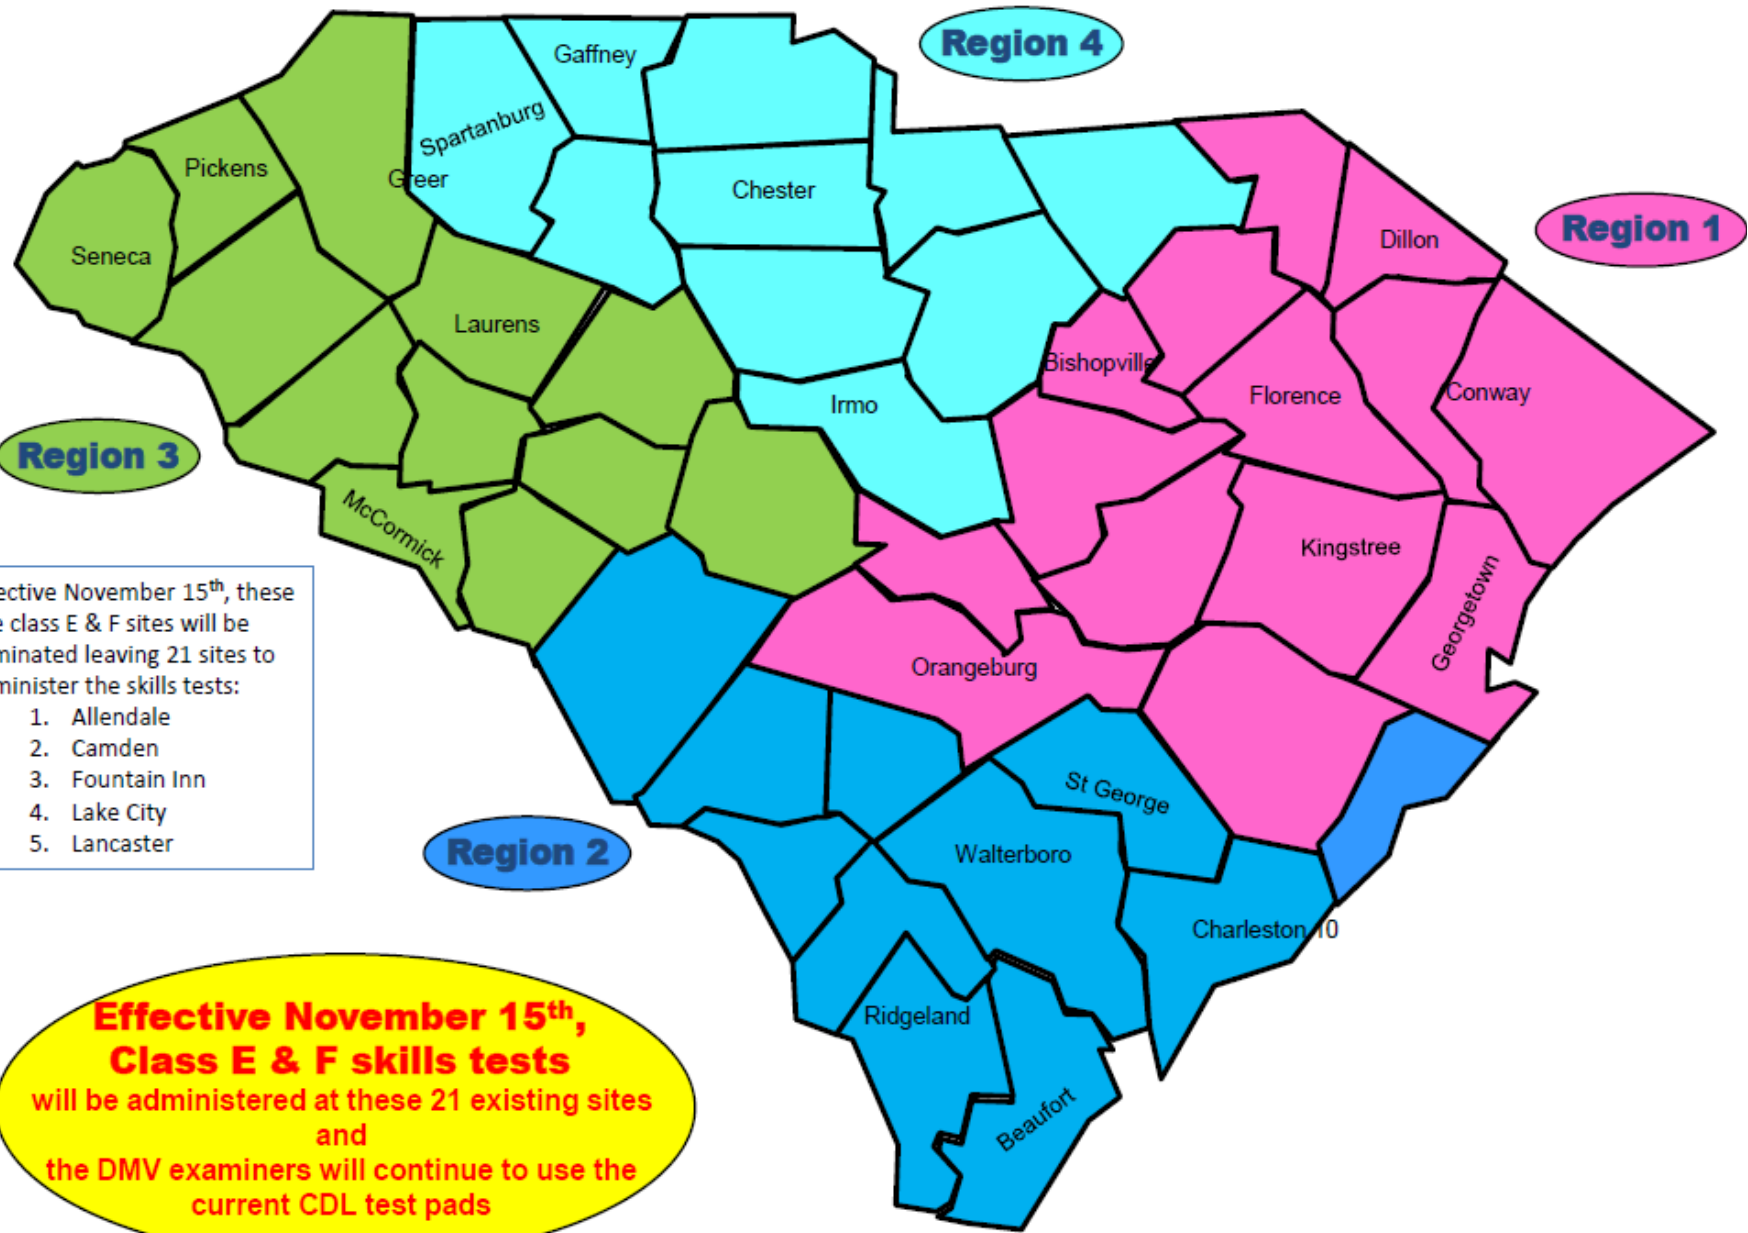

9 CDL Sites
Where the new
Class A, B, and C skills tests
will be administered

Effective November 15th, these five class E & F sites will be eliminated leaving 21 sites to administer the skills tests:

1. Allendale
2. Camden
3. Fountain Inn
4. Lake City
5. Lancaster

**Effective November 15th,
Class E & F skills tests**
will be administered at these 21 existing sites
and
the DMV examiners will continue to use the
current CDL test pads